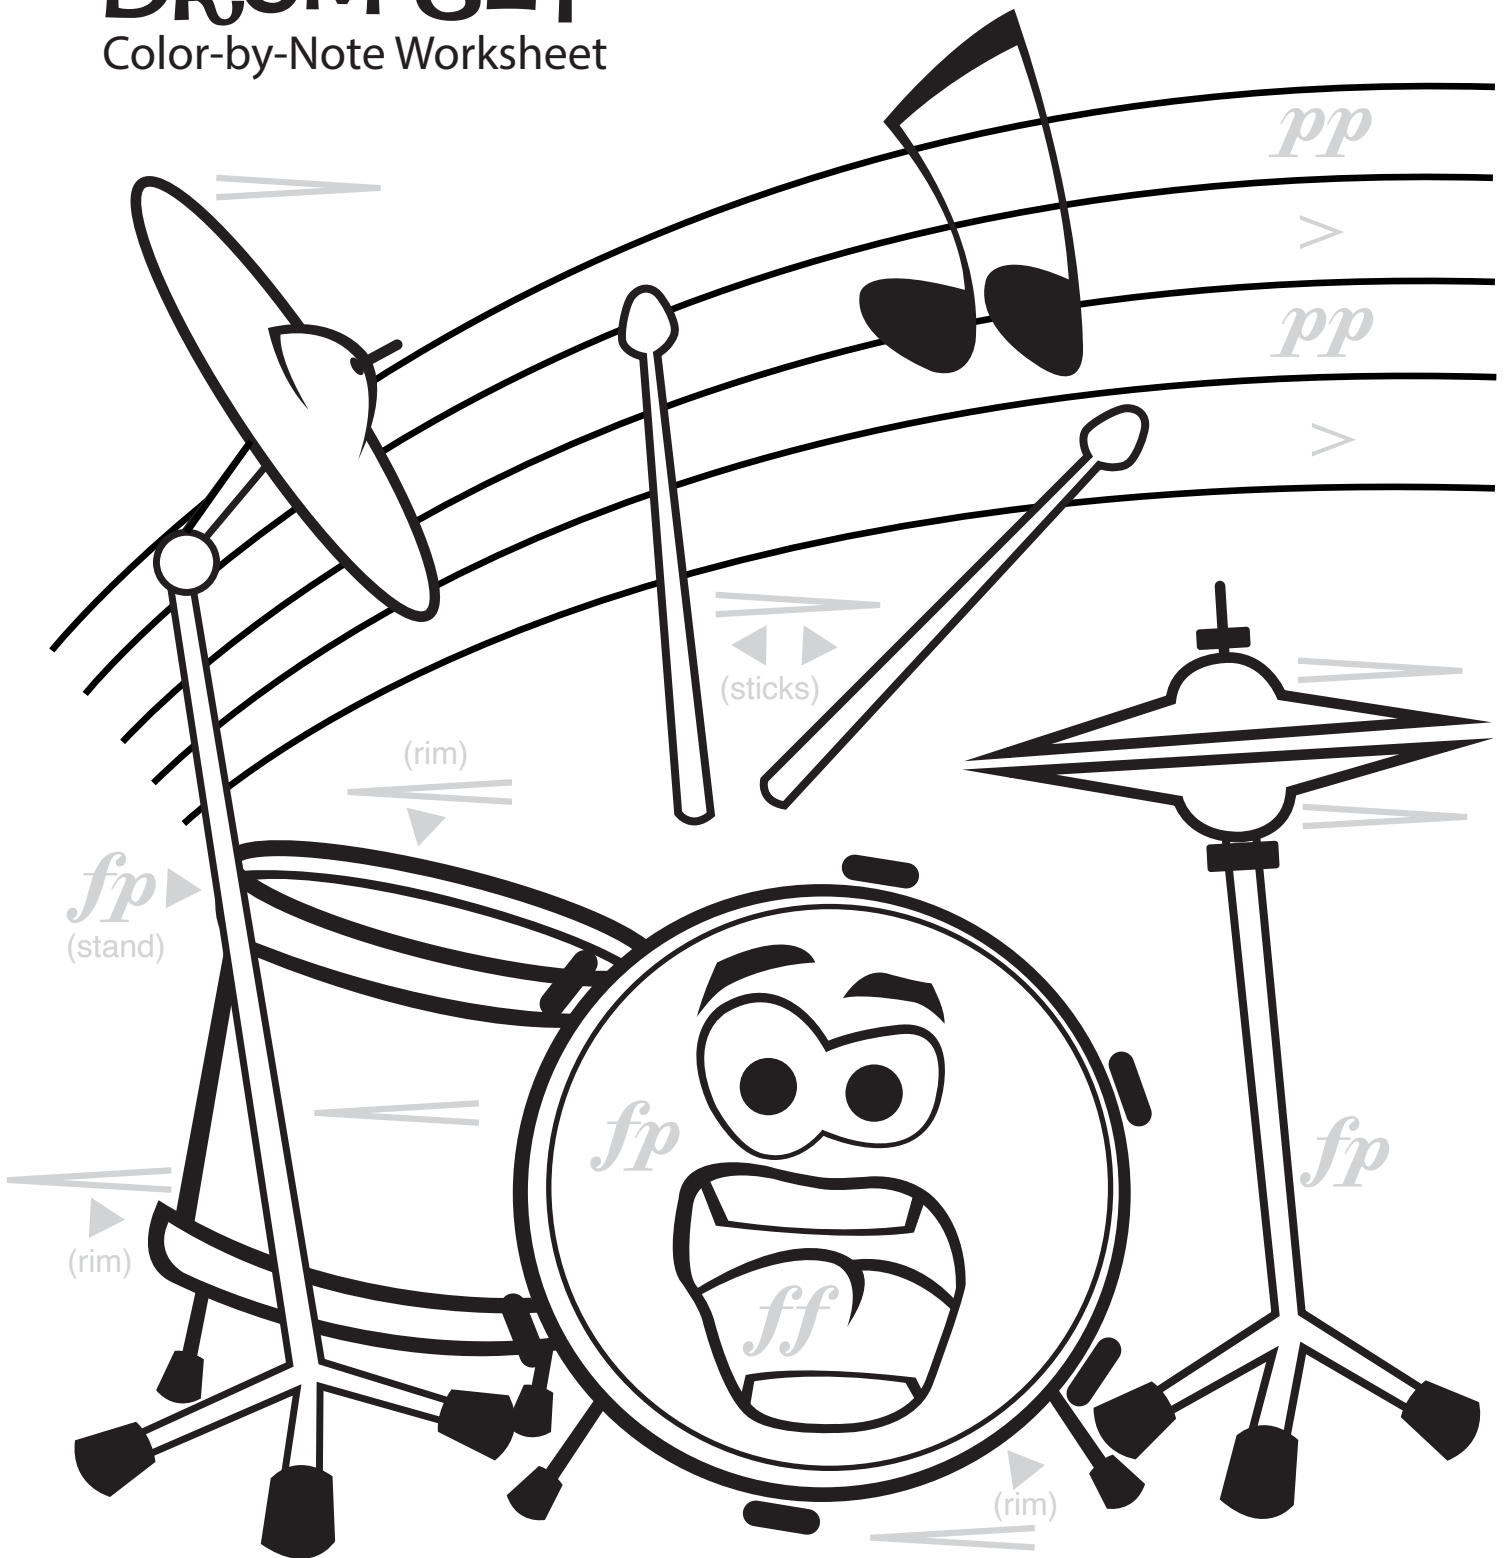

DRUM SET

Color-by-Note Worksheet

Pick a space to color, identify the dynamics symbol, and select the correct crayon.

Forte Piano: Gray
Accent: Red

Crescendo: Purple
Decrescendo: Yellow

Very Soft: Orange
Very Loud: Pink